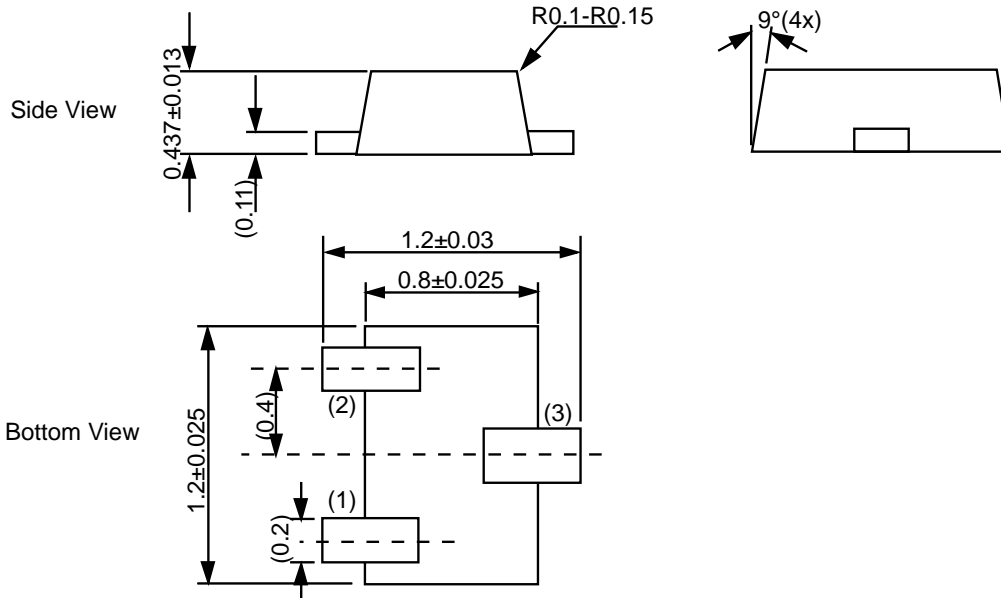

Product dimension (SOT-723)

Unit: mm