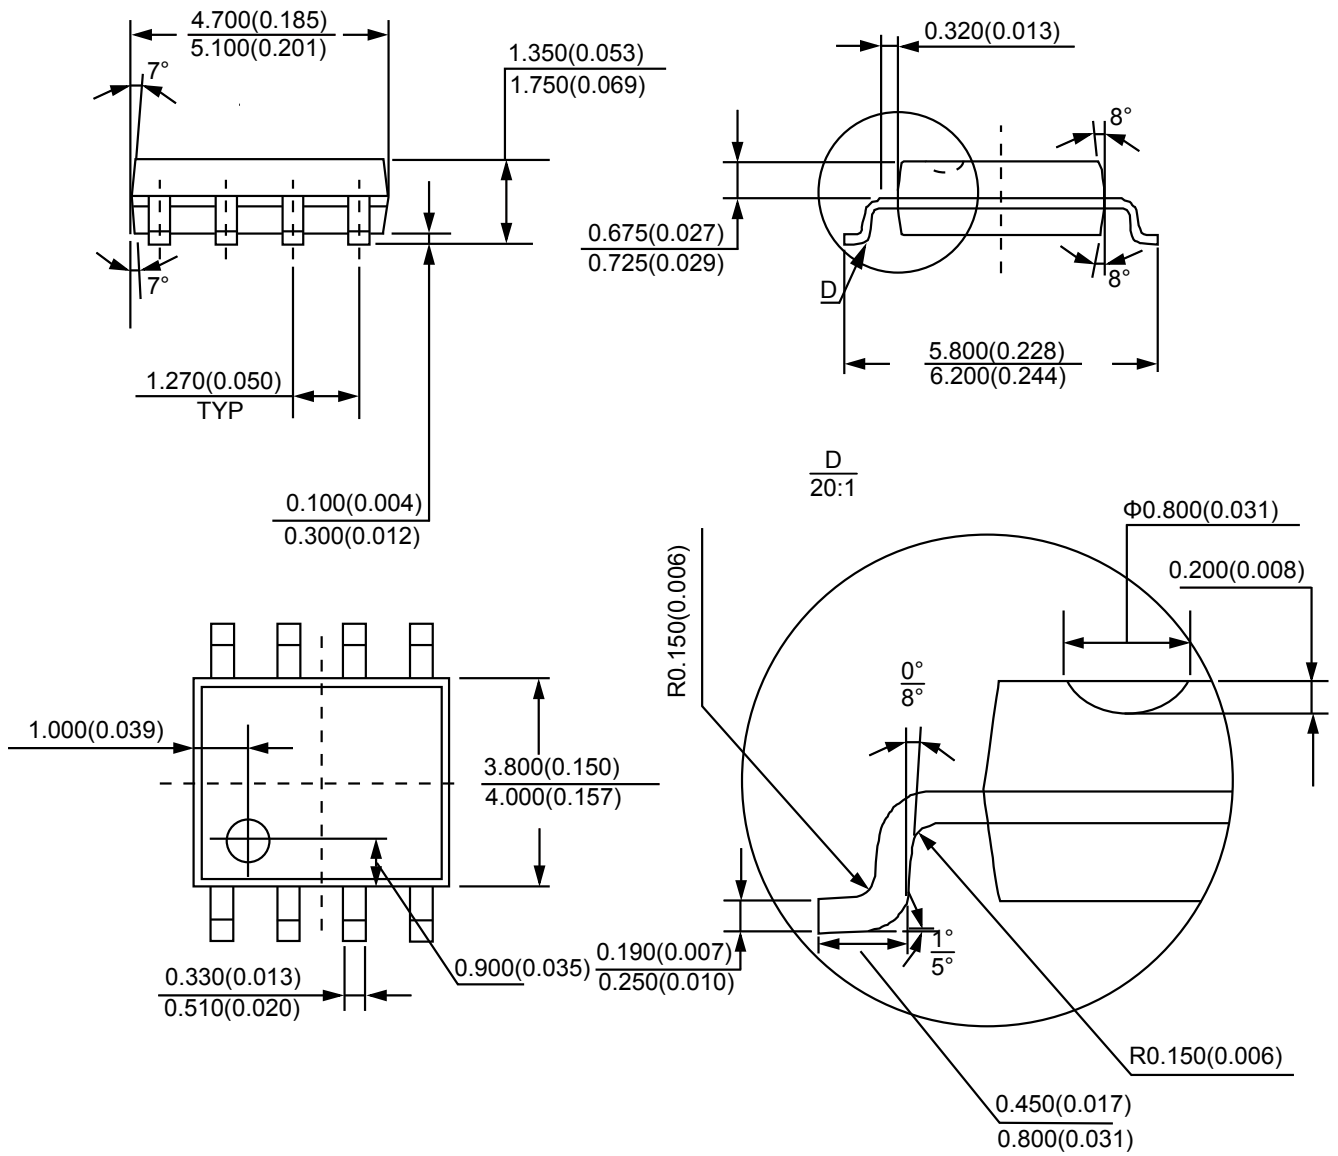

Product dimension (SOIC-8)

Unit:mm(inch)