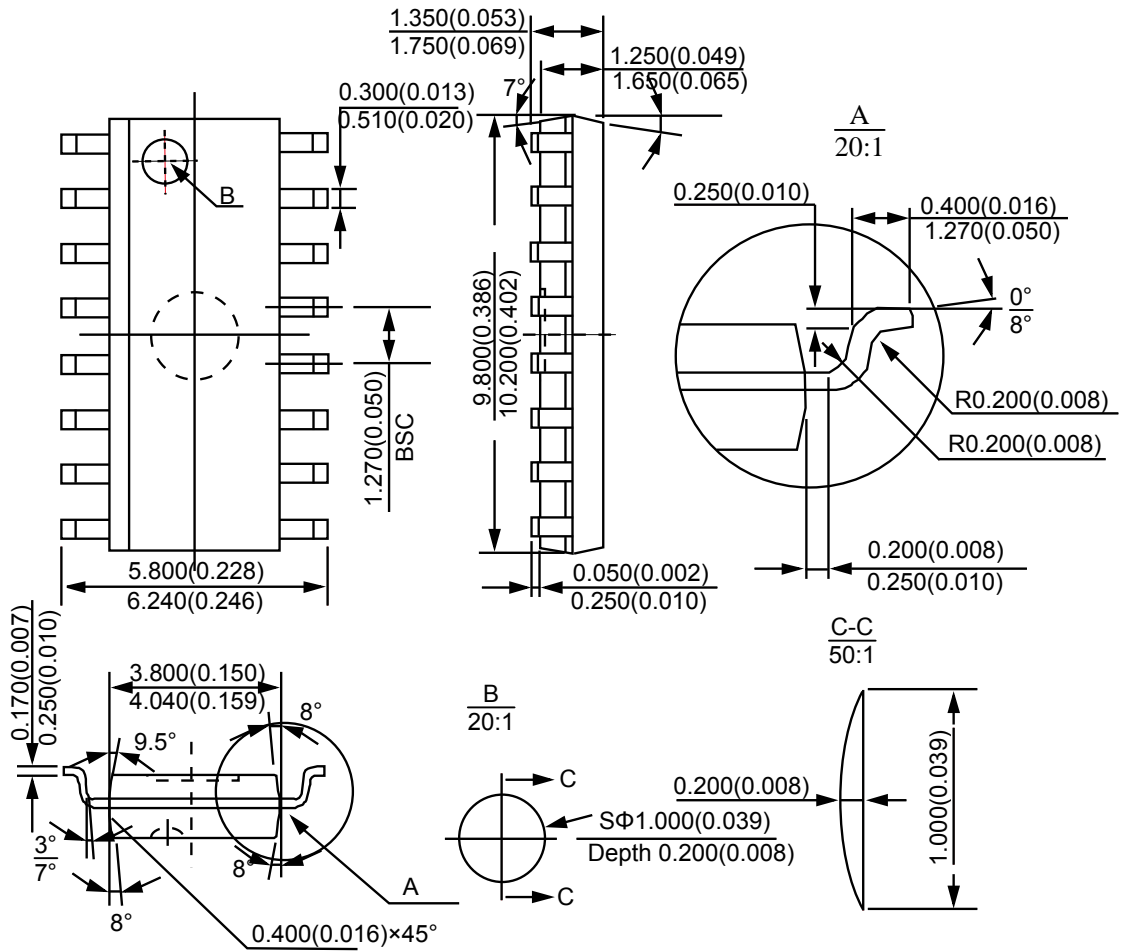

Product dimension (SOIC-16)

Unit:mm(inch)