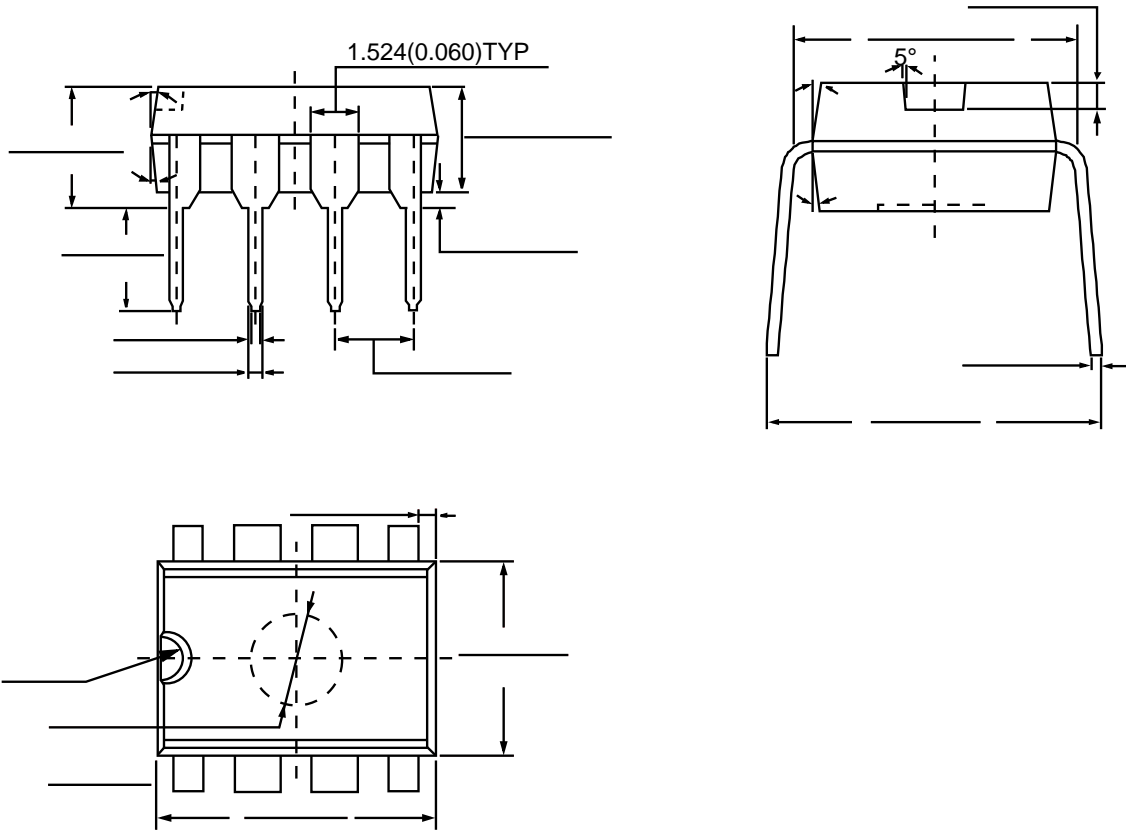

Product dimension (DIP-8)

Unit:mm(inch)