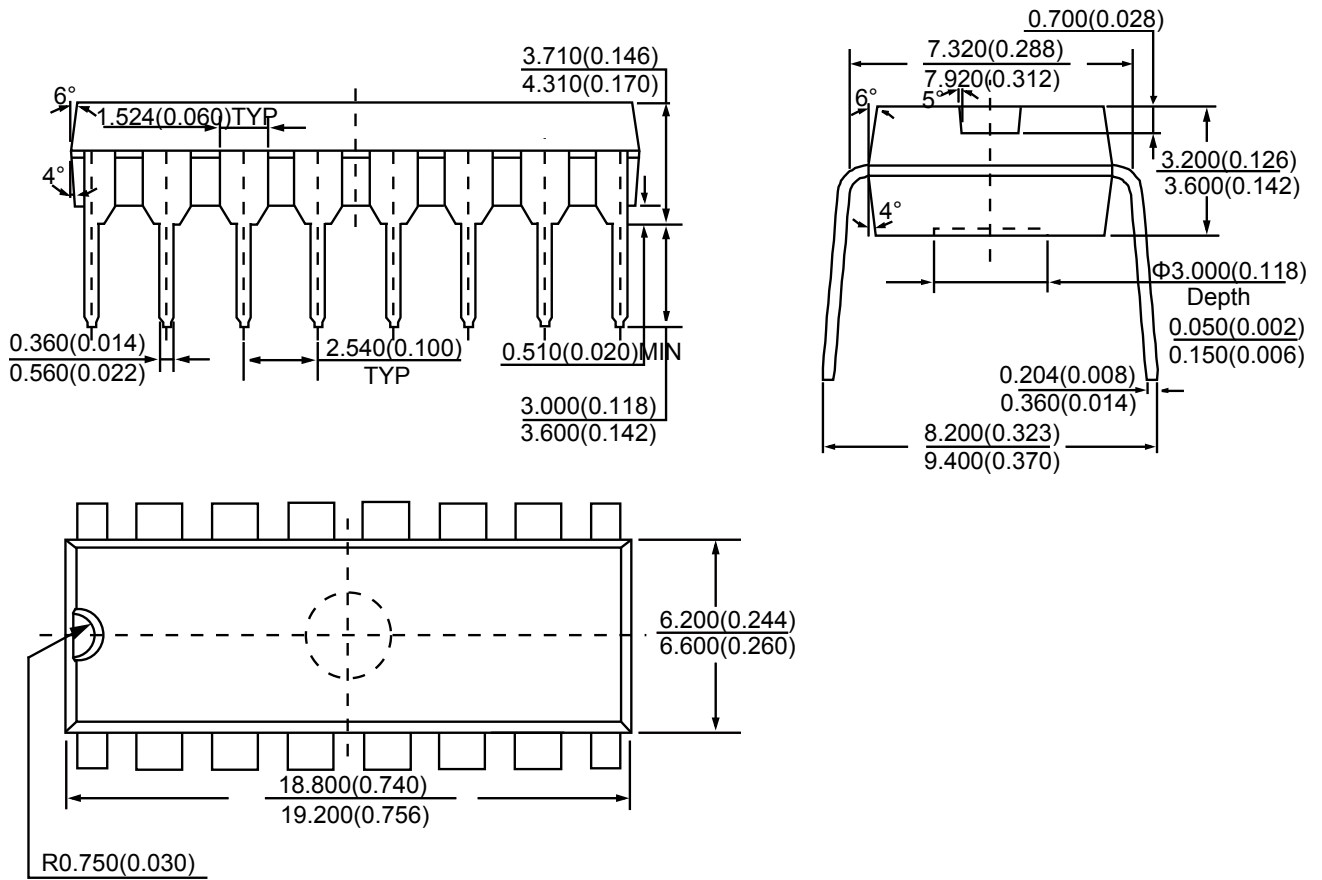

Product dimension (DIP-16)

Unit:mm(inch)